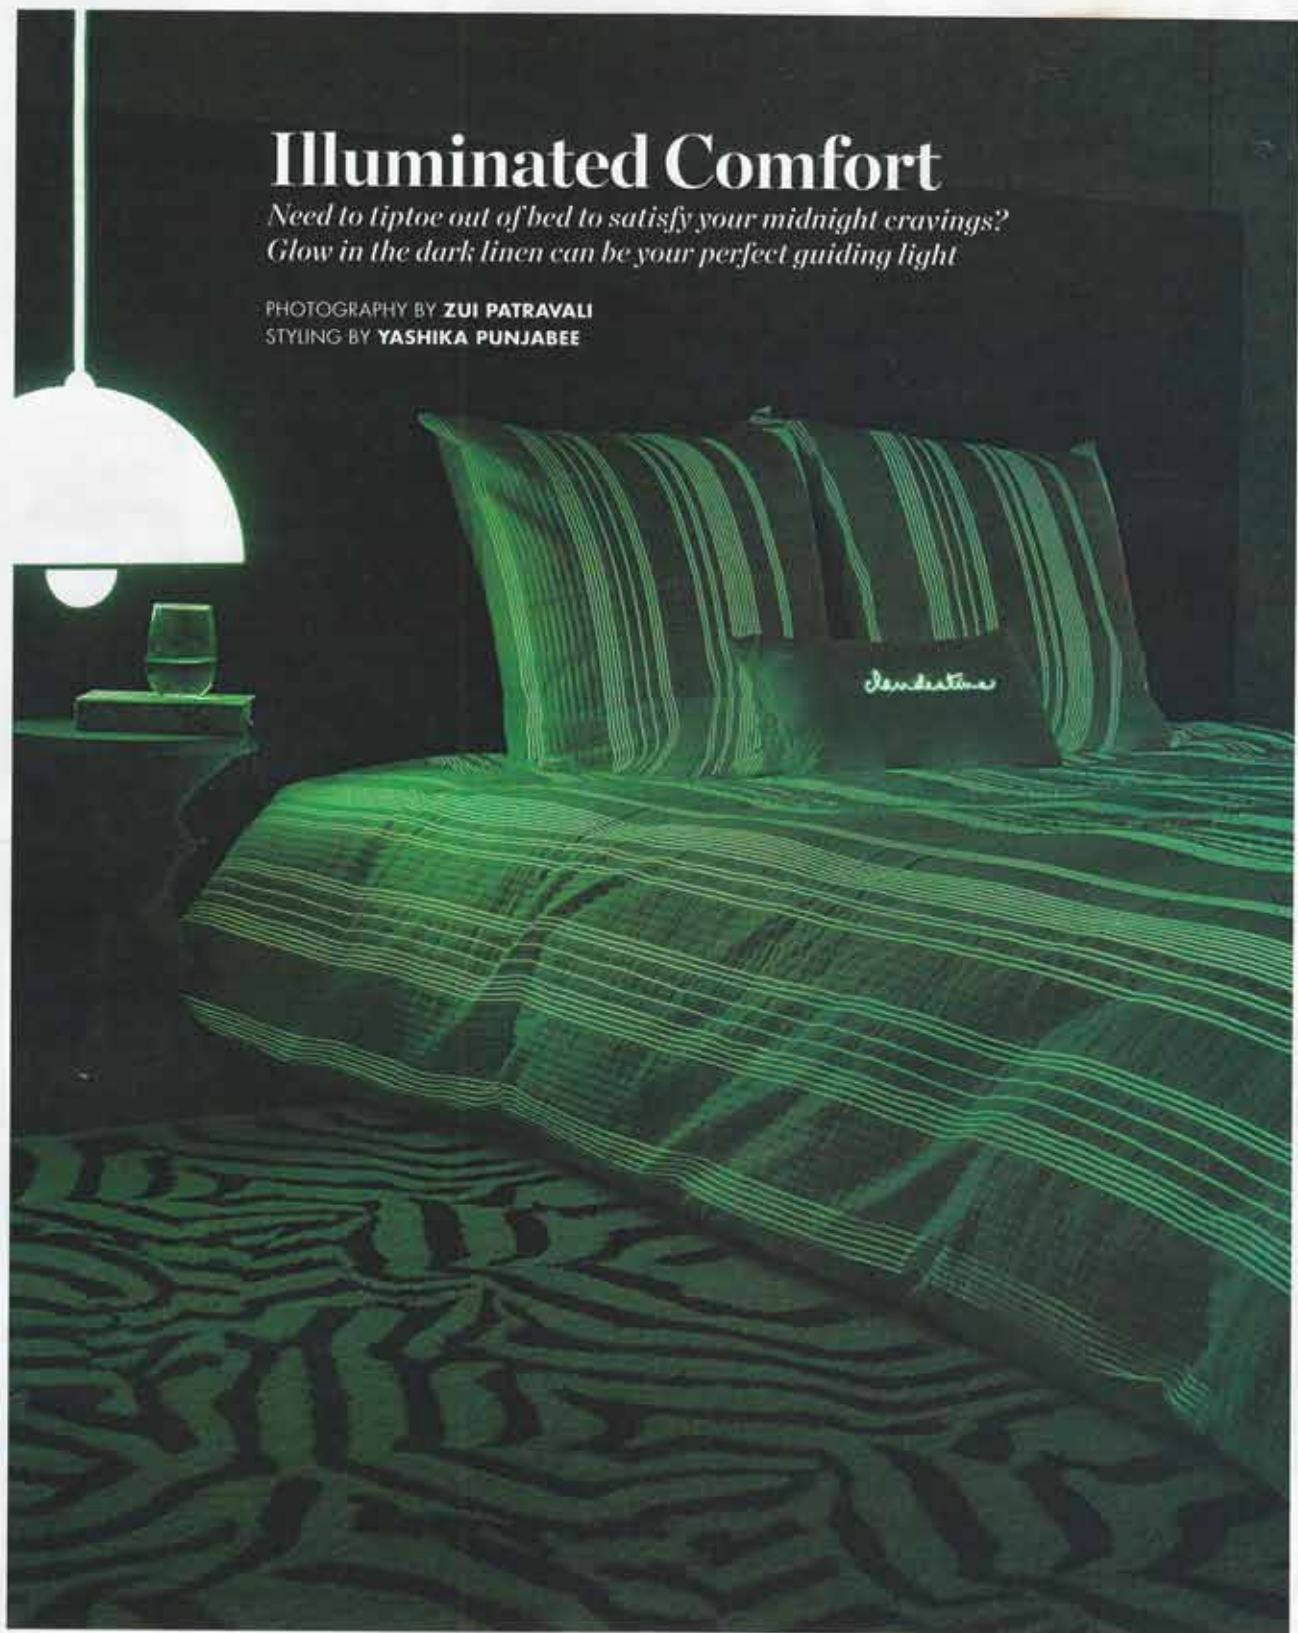

40+

MUST-HAVE OBJECTS
FROM SALONE DEL MOBILE

PETITE HOMES

CHOOSE YOUR STYLE: MINI TO MICRO-MINI APARTMENTS AND VILLAS

Illuminated Comfort

*Need to tiptoe out of bed to satisfy your midnight cravings?
Glow in the dark linen can be your perfect guiding light*

PHOTOGRAPHY BY **ZUI PATRAVALI**

STYLING BY **YASHIKA PUNJABEE**

CLOCKWISE FROM TOP **FELT HEADBOARD** made to order by Rajkumar Furniture, ₹5,000 **"PANCH" DUVET COVER, "PANCH" PILLOWCASE** and **"CLANDESTINE" LEDA PILLOWCASE**; all from Bandit Queen, price on request **"RIVIERA" RUG** by Christian Lacroix for Designers Guild from Pallate, ₹20,050 **"MANDALAY" STOOL** from Goodearth, ₹15,500 **OLIVER TWIST** by Charles Dickens from Crossword, ₹599 **GLASS TUMBLER** from Tranceforme, ₹995 (set of four) **GLOW IN THE DARK LASER CUT ACRYLIC LAMP** fabricated by stylist (**ACRYLIC** from Arihant Plastic, ₹100 per sq ft **GLOW IN THE DARK STICKER SHEET** from Ramdev Enterprises, ₹60 per sq ft **LASER CUTTING** from Navjivan Laser, ₹100 per sq ft) For details, see Address Book